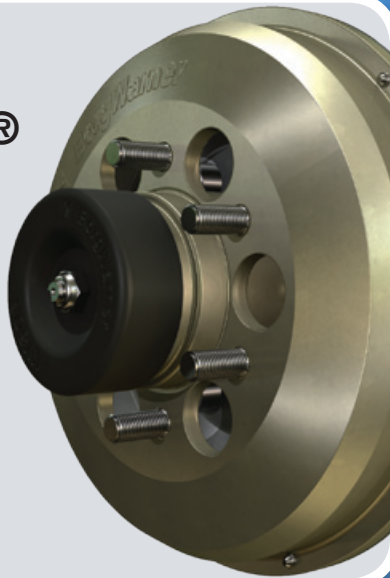

KIT MASTERS

Is your new supplier for

BorgWarner

KYSOR® ON/OFF DRIVES

*Brand new
for heavy
duty market*

FANS

- All Sizes
- All Makes
- All Models

VISCOUS FAN DRIVES

- Genuine O.E.
- School Busses
- Medium Duty
- Light Duty

COOL LOGIC™ FAN DRIVES

- Heavy Duty
- Multi Speed